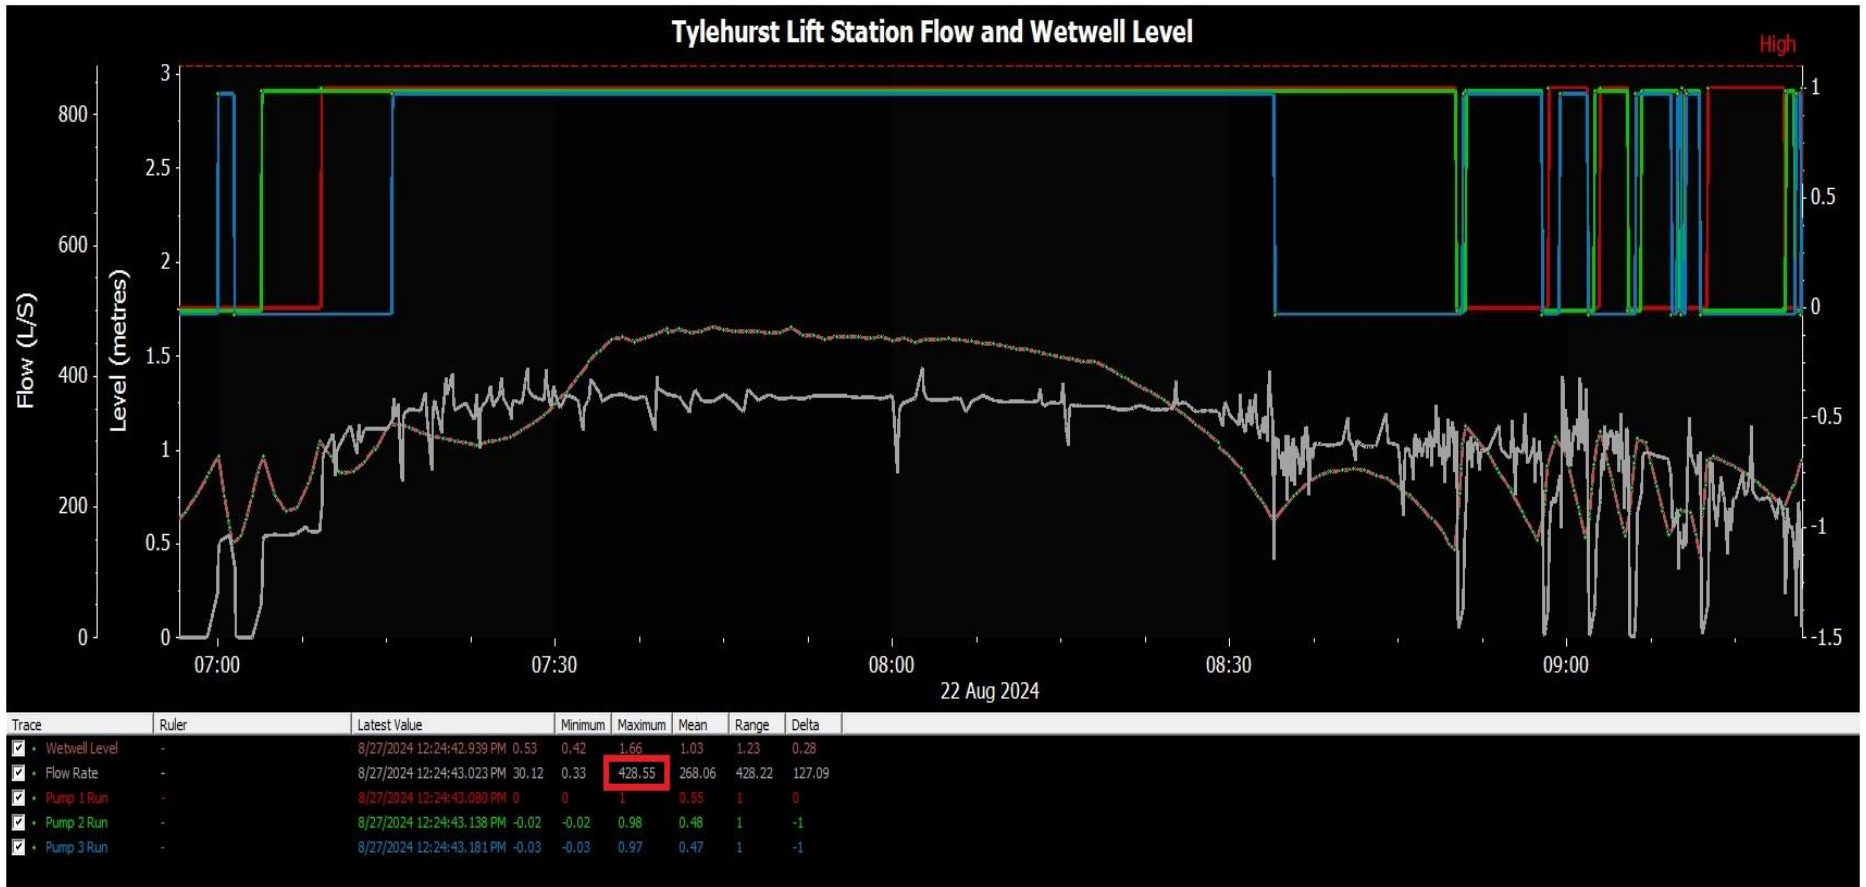

Tylehurst Lift Station SCADA Pumping Trends

Dry Weather Pumping Trends

Stations.Tylehurst Lift.Sanitary.Trends.Pumping

Wet Weather Pumping Trends

Stations.Tylehurst Lift.Sanitary.Trends.Pumping