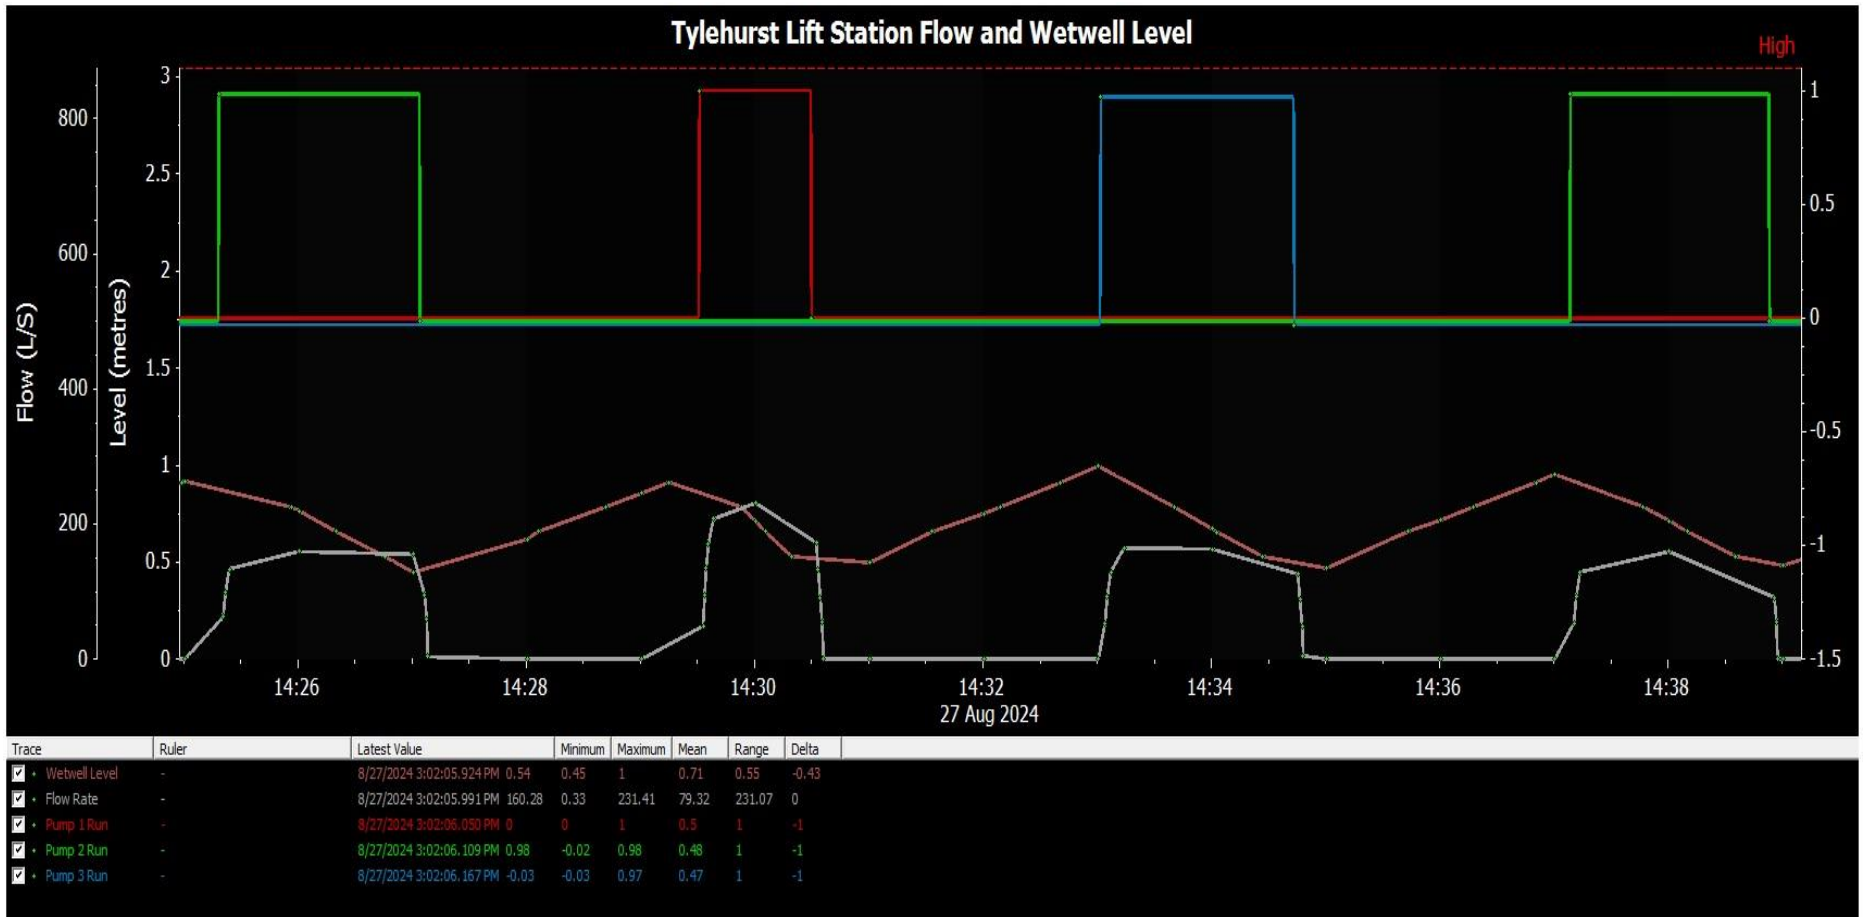

Tylehurst Lift Station SCADA Pumping Trends

Dry Weather Pumping Trends

Stations.Tylehurst Lift.Sanitary.Trends.Pumping

Wet Weather Pumping Trends

Stations.Tylehurst Lift.Sanitary.Trends.Pumping